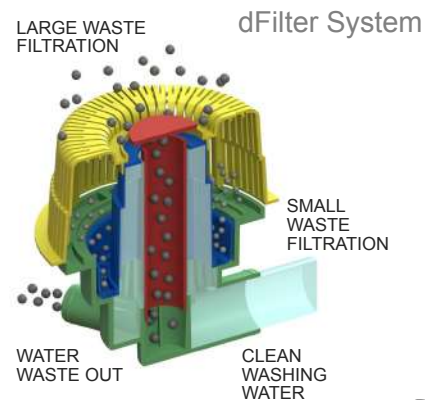

ECOLINE

The **essential dishwasher** simple, robust and reliable, easy to use.
Made out of solid inox stainless steel 304.
Excellent washing results with simple and attractive design.

main

- *mechanical push buttons interface*
- *single skin wall with double skin insulated door*
- *tank partially molded and welding edge*
- *rack guides removable and door reinforced hinges*
- *dFilter system technology*
- *peristaltic rinse aid dispenser*
- *thermostop function available*
- *automatic water drain and cleaning cycle*

ECO40

glasswasher

400 x 400 mm

276 mm

60-120 sec

60 racks/h

1,7 L

230V
11,5A-2,5Kw

tech

Tank capacity	11 L
Boiler capacity	3 L
Wash pump power	0.3 hp / 0,20 Kw
Tank element	2 Kw
Boiler element	2,4 Kw
Standard included	

Inlet water pressure	2 - 4 bar
Inlet water temperature	55 °C
Final rinse temperature	82 °C
Wash temperature	55 °C
Weight	38 Kg
Standard included	1 rack 400x400+insert cutlery

dim

optional

detergent disp.

drain pump

digital display

surface filters

built-in
water softener

round rack kit