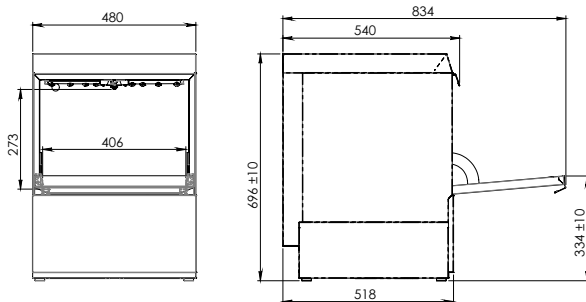

400 x 400 mm

276 mm

60-120 sec

60 racks/h

1,7 L

230V
11,5A-2,5Kw

tech

Tank capacity	11 L
Boiler capacity	3 L
Wash pump power	0.3 hp / 0,20 Kw
Tank element	2 Kw
Boiler element	2,4 Kw
Standard included	

Inlet water pressure	2 - 4 bar
Inlet water temperature	55 °C
Final rinse temperature	82 °C
Wash temperature	55 °C
Weight	38 Kg
Standard included	1 rack 400x400+insert cutlery

dim